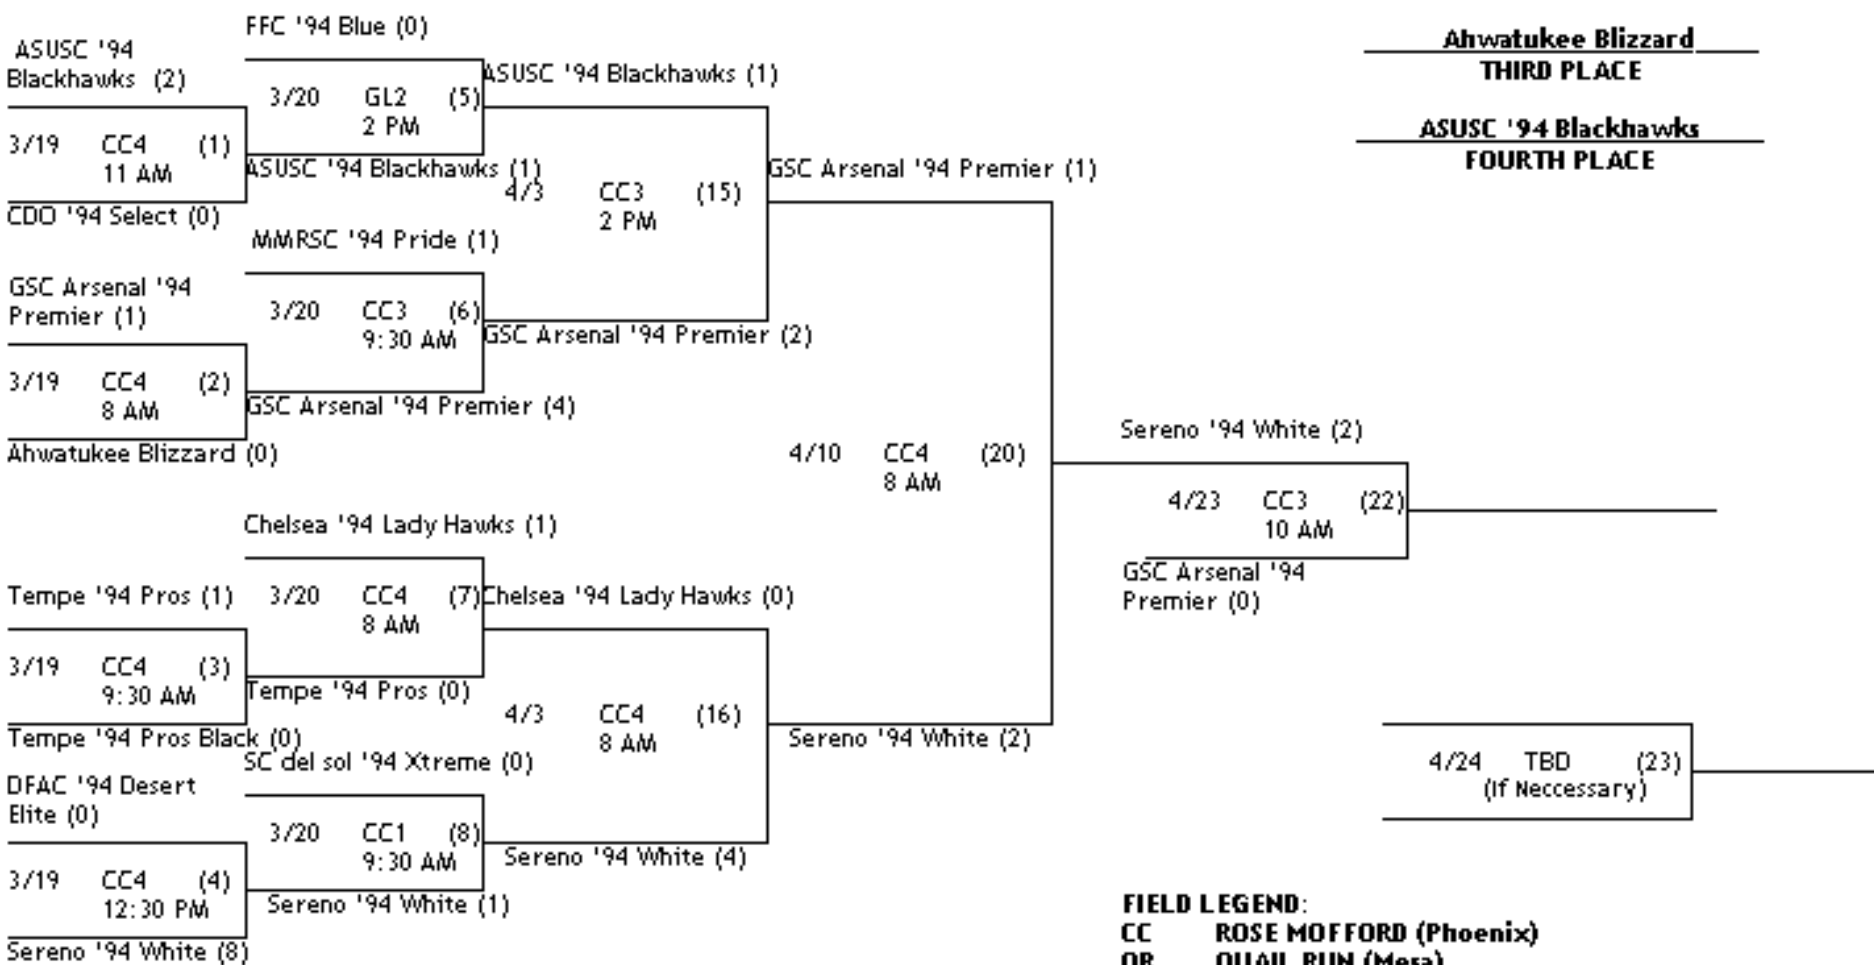

UNDER 11 GIRLS

FIELD LEGEND:

- CC ROSE MOFFORD (Phoenix)
- QR QUAIL RUN (Mesa)
- RM RED MOUNTAIN (Mesa)
- FP FRIENDSHIP PARK (Avondale)
- GL GOLF LINKS PARK (Tucson)