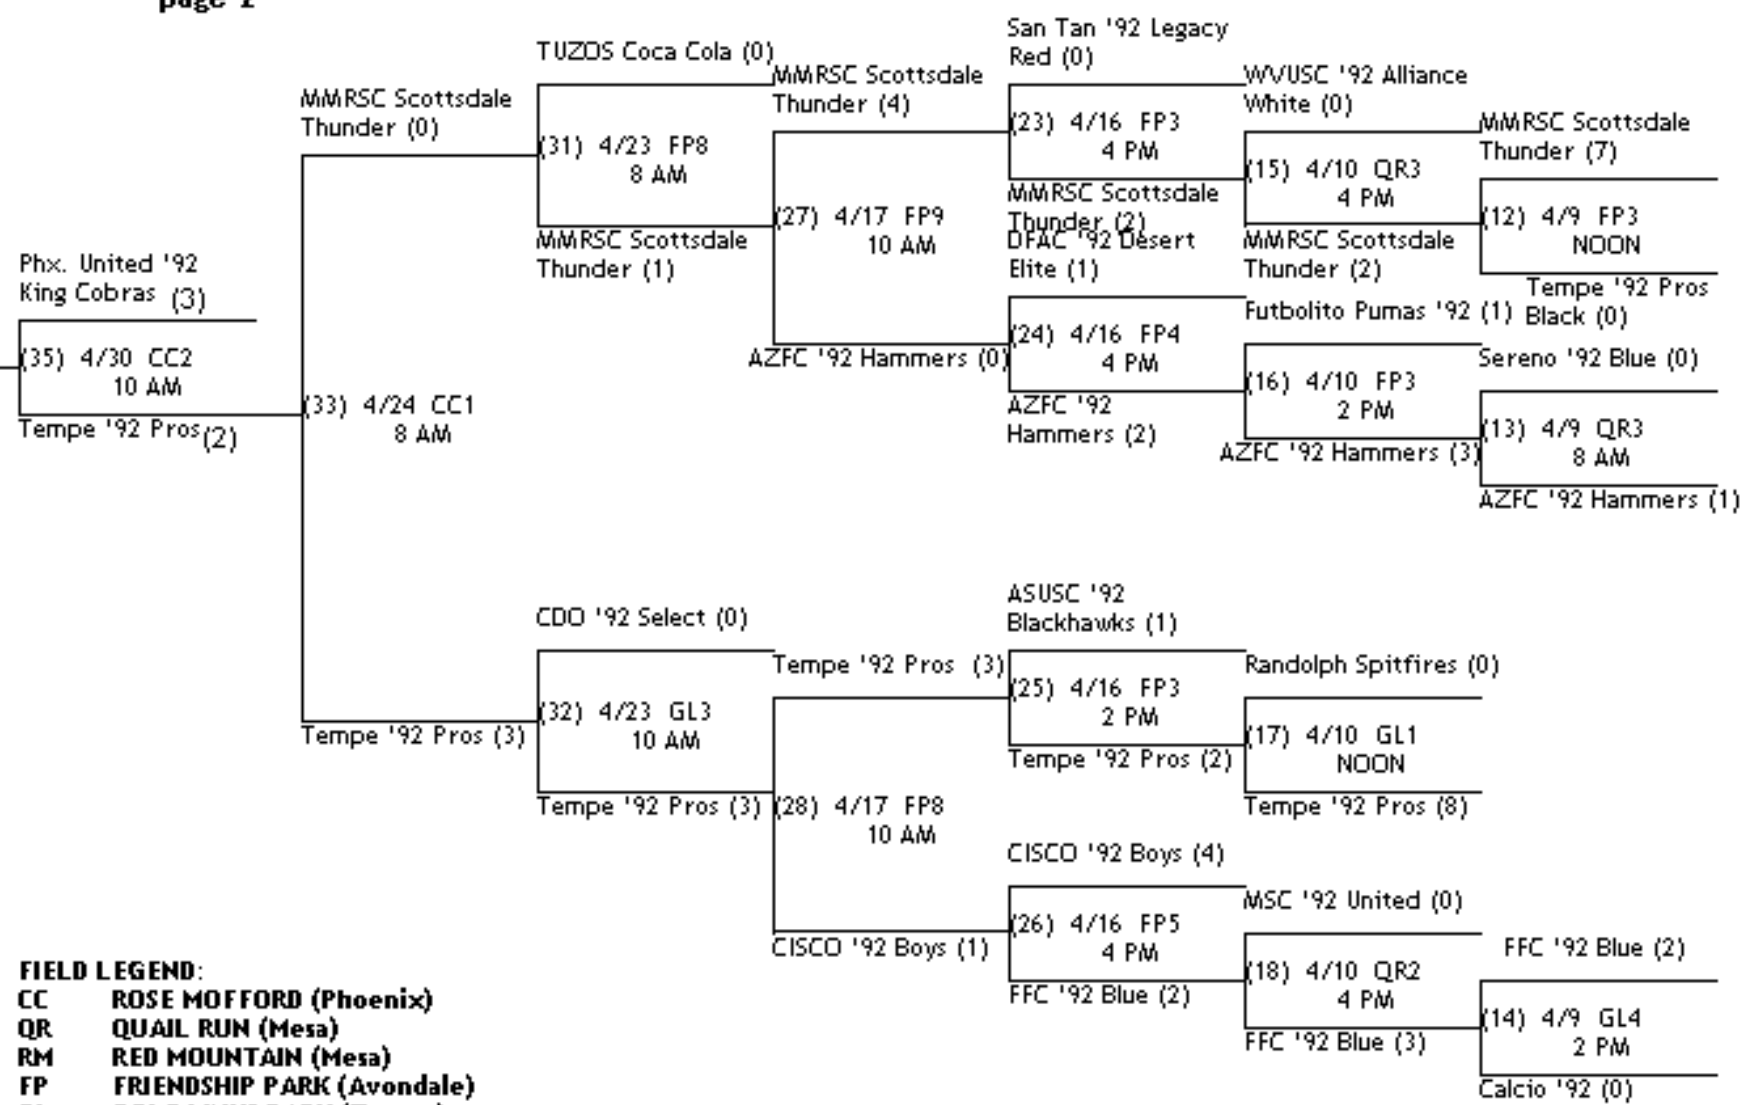

To  
Game  
36  
▲

**FIELD LEGEND:**  
 CC ROSE MOFFORD (Phoenix)  
 QR QUAIL RUN (Mesa)  
 RM RED MOUNTAIN (Mesa)  
 FP FRIENDSHIP PARK (Avondale)  
 GL GOLF LINKS PARK (Tucson)