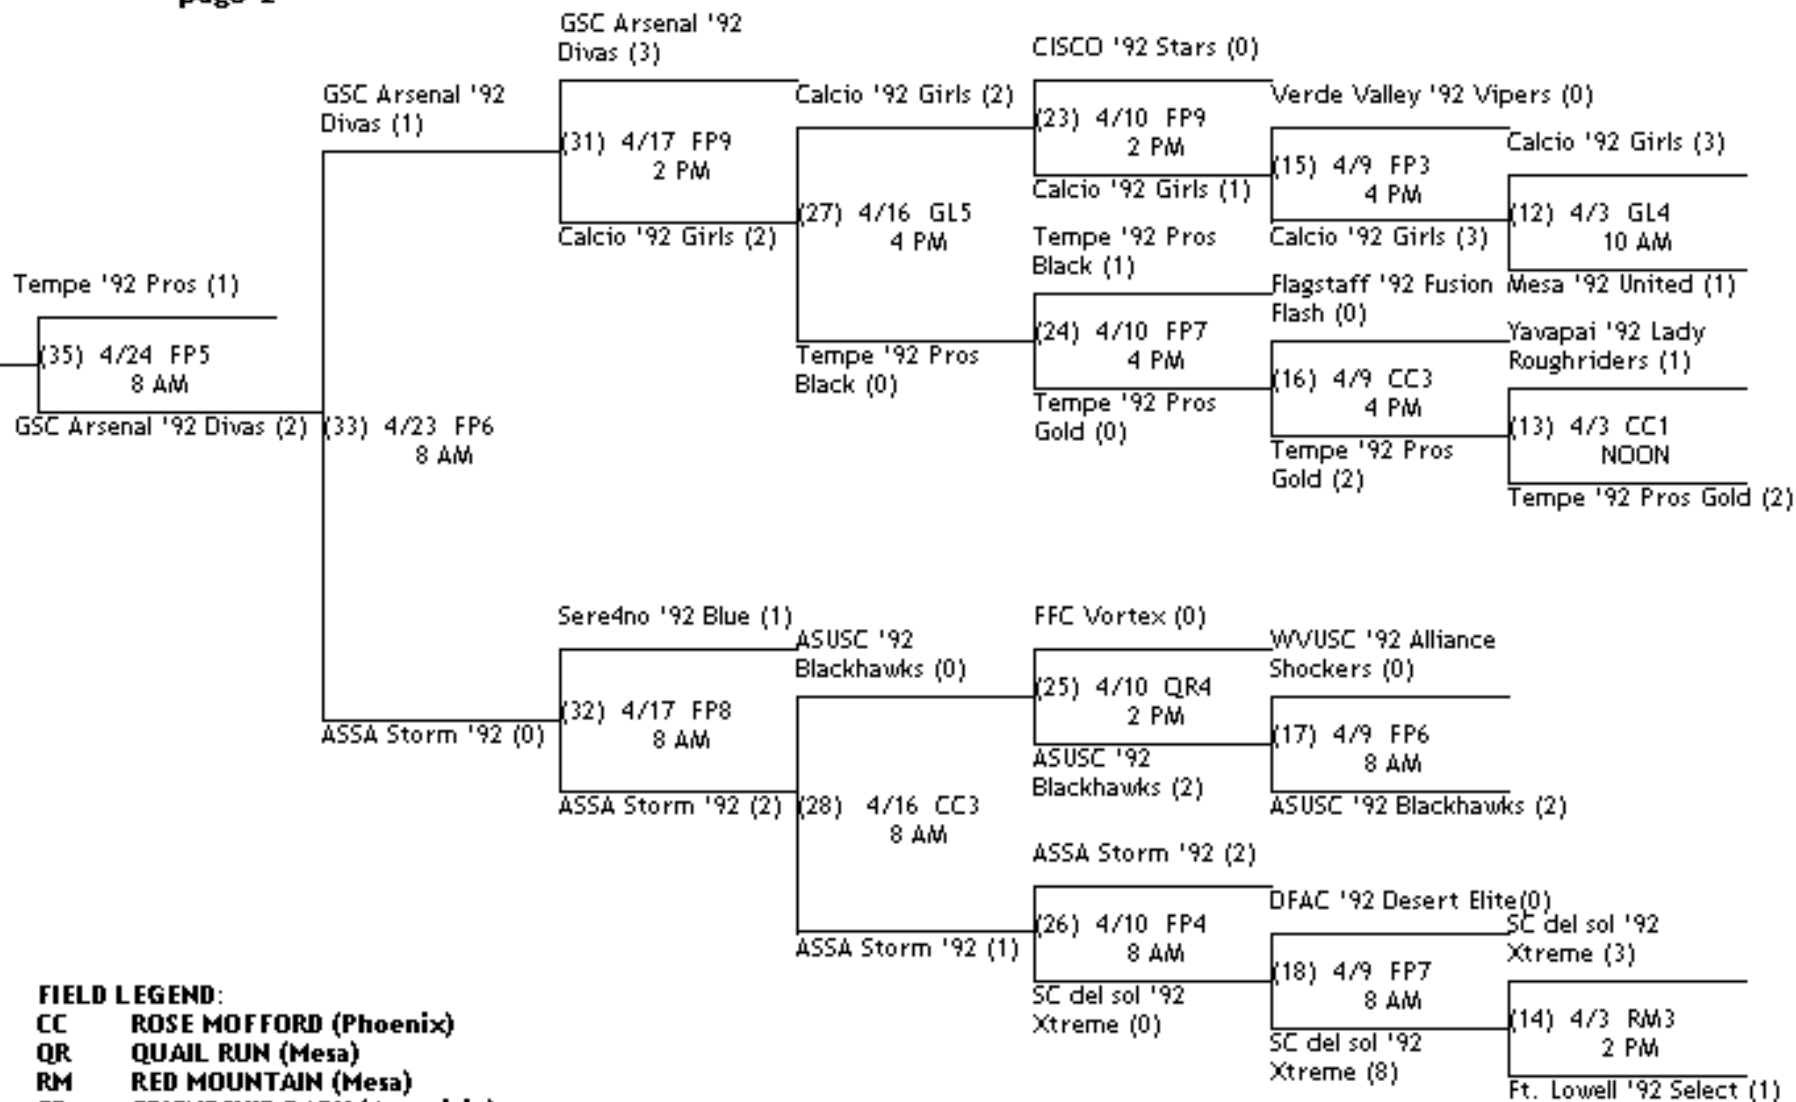

UNDER 13 GIRLS

page 2

To
Game
36

FIELD LEGEND:

- CC ROSE MOFFORD (Phoenix)**
- QR QUAIL RUN (Mesa)**
- RM RED MOUNTAIN (Mesa)**
- FP FRIENDSHIP PARK (Avondale)**
- GL GOLF LINKS PARK (Tucson)**